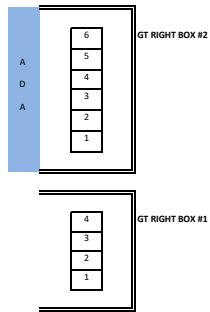

Belk Theater Seat Map

KEY

- Grand Tier Boxes- 20
- Grand Tier Circle (A-C)- 170
- Grand Tier (D-I)- 286
- GT HR (D-K)- 85
- GT HC (D-L)- 116
- GT HR (D-K)- 85
- Grand Tier Total- 476
- ADA Seats-19
- Belk Capacity- 2,118

MEZZANINE

Mezz RIGHT BOX #3

Mezz LEFT BOX #3

Mezz RIGHT BOX #2

Mezz LEFT BOX #2

Mezz RIGHT BOX #1

Mezz LEFT BOX #1

KEY

Mezzanine Boxes- 32
 Mezzanine (A-F)- 293
 Mezzanine Total- 325

ADA Seats- 6

KEY

Balcony Boxes- 36
Balcony (A-K)- 390
Balcony Total- 426
Balcony ADA- 12