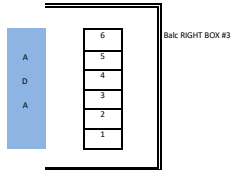

Belk Theater Seat Map

KEY

- Grand Tier Boxes- 20
- Grand Tier Circle (A-C)- 170
- Grand Tier (D-I)- 286
- GT HR (D-K)- 85
- GT HC (D-L)- 116
- GT HR (D-K)- 85
- Grand Tier Total- 476
- ADA Seats-19
- Belk Capacity- 2,118

MEZZANINE

Mezz RIGHT BOX #3

Mezz LEFT BOX #3

Mezz RIGHT BOX #2

Mezz LEFT BOX #2

Mezz RIGHT BOX #1

Mezz LEFT BOX #1

KEY

Mezzanine Boxes- 32
 Mezzanine (A-F)- 293
 Mezzanine Total- 325

ADA Seats- 6

KEY

Balcony Boxes- 36
Balcony (A-K)- 390
Balcony Total- 426
Balcony ADA- 12