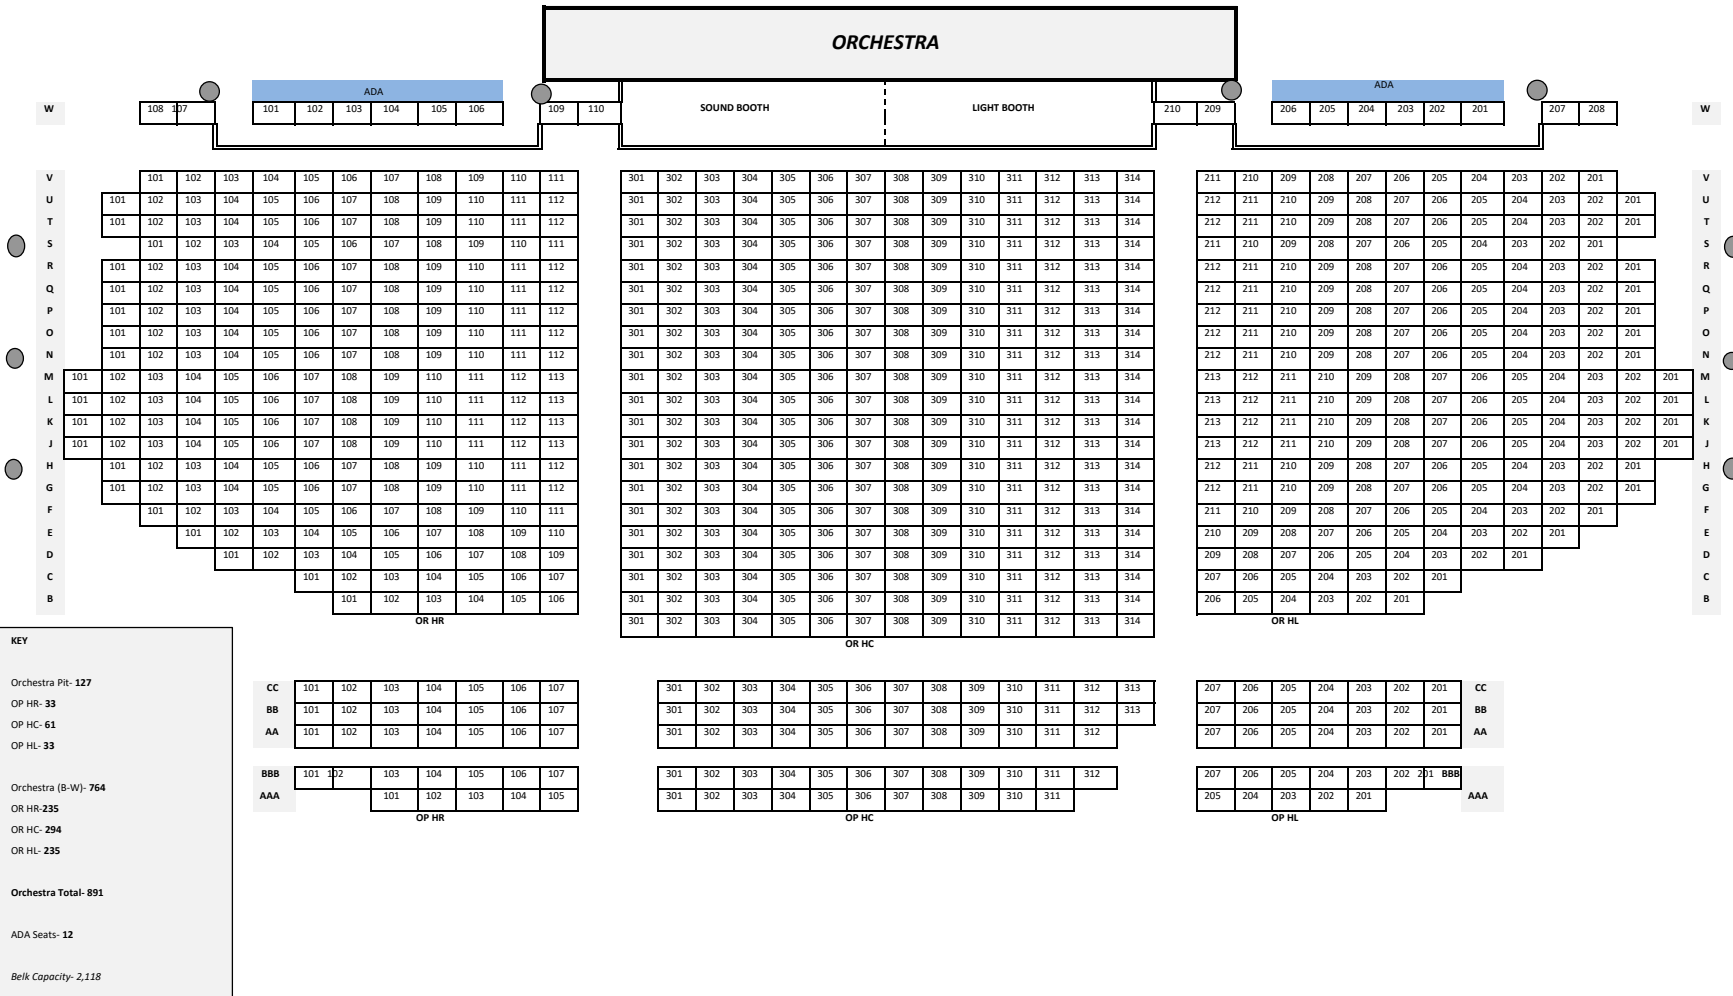

Belk Theater Seat Map

KEY

- Grand Tier Boxes- 20
- Grand Tier Circle (A-C)- 170
- Grand Tier (D-I)- 286
- GT HR (D-K)- 85
- GT HC (D-L)- 116
- GT HR (D-K)- 85
- Grand Tier Total- 476
- ADA Seats-19
- Belk Capacity- 2,118

MEZZANINE

Mezz RIGHT BOX #3

Mezz LEFT BOX #3

Mezz RIGHT BOX #2

Mezz LEFT BOX #2

Mezz RIGHT BOX #1

Mezz LEFT BOX #1

KEY

Mezzanine Boxes- 32
 Mezzanine (A-F)- 293
 Mezzanine Total- 325

ADA Seats- 6

KEY

Balcony Boxes- 36
Balcony (A-K)- 390
Balcony Total- 426
Balcony ADA- 12