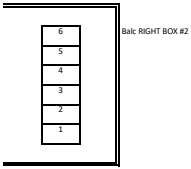

Belk Theater Seat Map

KEY

- Grand Tier Boxes- 20
- Grand Tier Circle (A-C)- 170
- Grand Tier (D-I)- 286
- GT HR (D-K)- 85
- GT HC (D-L)- 116
- GT HR (D-K)- 85
- Grand Tier Total- 476
- ADA Seats-19
- Belk Capacity- 2,118

MEZZANINE

Mezz RIGHT BOX #3

Mezz LEFT BOX #3

Mezz RIGHT BOX #2

Mezz LEFT BOX #2

Mezz RIGHT BOX #1

Mezz LEFT BOX #1

KEY

Mezzanine Boxes- 32
 Mezzanine (A-F)- 293
 Mezzanine Total- 325

ADA Seats- 6

KEY

Balcony Boxes- 36
Balcony (A-K)- 390
Balcony Total- 426
Balcony ADA- 12