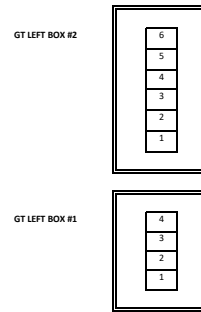

Belk Theater Seat Map

KEY

- Grand Tier Boxes- 20
- Grand Tier Circle (A-C)- 170
- Grand Tier (D-I)- 286
- GT HR (D-K)- 85
- GT HC (D-L)- 116
- GT HR (D-K)- 85
- Grand Tier Total- 476
- ADA Seats-19
- Belk Capacity- 2,118

MEZZANINE

Mezz RIGHT BOX #3

Mezz LEFT BOX #3

Mezz RIGHT BOX #2

Mezz LEFT BOX #2

Mezz RIGHT BOX #1

Mezz LEFT BOX #1

KEY